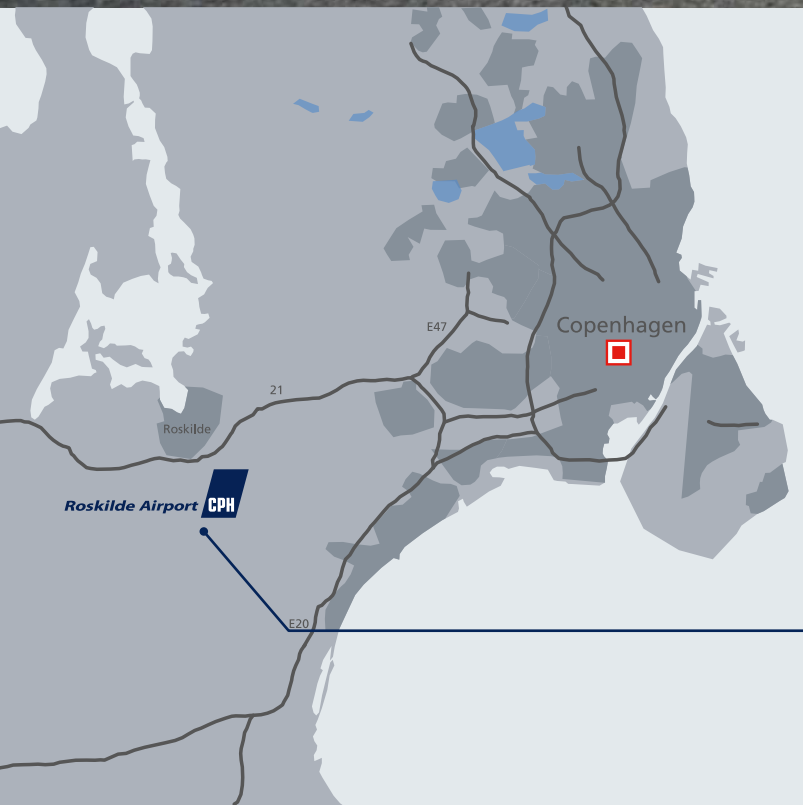

A low-angle, front-quarter view of a white commercial airplane on a runway. The aircraft's nose, cockpit windows, and the large engine mounted under the wing are prominent. The background shows a clear sky and a fence in the distance.

Your shortcut to Copenhagen

Copenhagen • Roskilde Airport

CPH

Ready to **optimize** your time? Choose Roskilde Airport

In business, time is money – so let's make sure every minute counts! Roskilde Airport is an exclusive business aviation airport just 30 minutes from the center of Copenhagen.